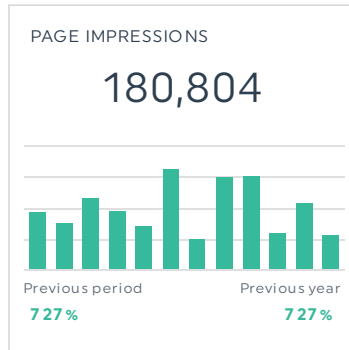

GHS SOCIALS

FACEBOOK INSIGHTS